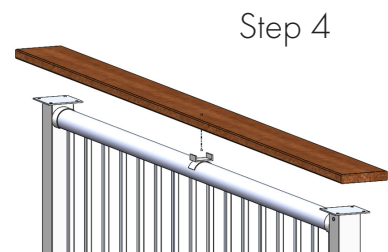

DO IT YOURSELF ADAPTER KIT

Step 1

Step 2

Step 3

Step 4

Step 5

EXCLUSIVE FEATURES

- ✓ Easy to install in 5 short steps
- ✓ Compatible with most Century Systems
- ✓ Contractor approved
- ✓ Drink friendly space to set drinks on
- ✓ Install any size or type board

ADAPTER KIT DETAILS

- ✓ Post adaptor plate x1
- ✓ Drink rail support legs x 3
- ✓ Tek screws

*Board & Rails Sold Separately
16" O/C spacing recommended*

MAXIMIZE YOUR VIEWING PLEASURE

For more information visit us at www.centuryrailings.com or call **+1.888.493.1103** to contact a distributor near you.