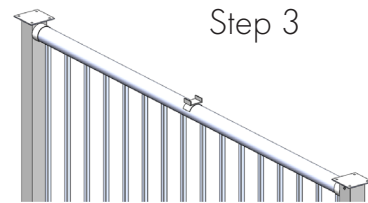

DO IT YOURSELF ADAPTER KIT

Step 1

Step 2

Step 3

Step 4

Step 5

EXCLUSIVE FEATURES

- ✓ Easy to install in 5 short steps
- ✓ Compatible with most Century Systems
- ✓ Contractor approved
- ✓ Drink friendly space to set drinks on
- ✓ Install any size or type board

ADAPTER KIT DETAILS

- ✓ Post adaptor plate x1
- ✓ Drink rail support legs x 3
- ✓ Tek screws

*Board & Rails Sold Separately
16" O/C spacing recommended*

MAXIMIZE YOUR VIEWING PLEASURE

For more information visit us at www.centuryrailings.com or call **+1.888.493.1103** to contact a distributor near you.