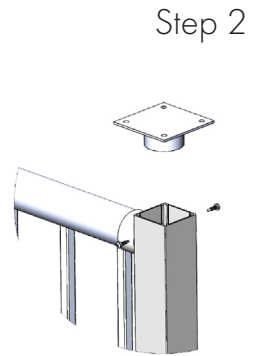

DO IT YOURSELF ADAPTER KIT

Step 1

Step 2

Step 3

Step 4

Step 5

EXCLUSIVE FEATURES

- ✓ Easy to install in 5 short steps
- ✓ Compatible with most Century Systems
- ✓ Contractor approved
- ✓ Drink friendly space to set drinks on
- ✓ Install any size or type board

ADAPTER KIT DETAILS

- ✓ Post adaptor plate x1
- ✓ Drink rail support legs x 3
- ✓ Tek screws

*Board & Rails Sold Separately
16" O/C spacing recommended*

MAXIMIZE YOUR VIEWING PLEASURE

For more information visit us at www.centuryrailings.com or call **+1.888.493.1103** to contact a distributor near you.