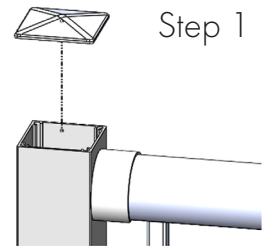

DO IT YOURSELF ADAPTER KIT

Step 1

Step 2

Step 3

Step 4

Step 5

EXCLUSIVE FEATURES

- ✓ Easy to install in 5 short steps
- ✓ Compatible with most Century Systems
- ✓ Contractor approved
- ✓ Drink friendly space to set drinks on
- ✓ Install any size or type board

ADAPTER KIT DETAILS

- ✓ Post adaptor plate x1
- ✓ Drink rail support legs x 3
- ✓ Tek screws

*Board & Rails Sold Separately
16" O/C spacing recommended*

MAXIMIZE YOUR VIEWING PLEASURE

For more information visit us at www.centuryrailings.com or call **+1.888.493.1103** to contact a distributor near you.