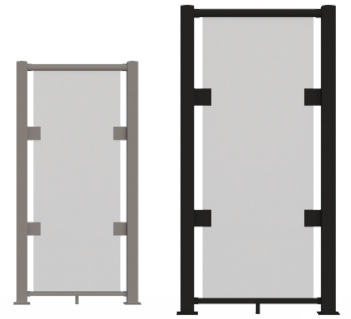

WINDWALLS & PRIVACY WALLS

EXCLUSIVE FEATURES

- ✓ Frosted glass insets that protect your deck from the natural elements
- ✓ Premium powder coated aluminum (won't rust)
- ✓ Easy to install for homeowners
- ✓ Deflects unwanted noise pollution

PRODUCT DETAILS

- ✓ 72" Post
- ✓ 6" Baseplate gate
- ✓ Provides additional security
- ✓ Perfect for residential patios, restaurant patios, shared balcony dividers, or courtyards.

MAXIMIZE YOUR VIEWING PLEASURE