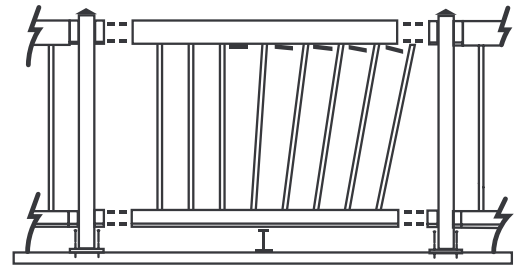

DO IT YOURSELF ALUMINUM RAILINGS PICKET SERIES

CONTRACTOR APPROVED

SIMPLE TO INSTALL, EASY TO ENJOY.

EXCLUSIVE FEATURES

- ✓ Pre-punched bottom rail (no spacers)
- ✓ 100% compatible with all Century systems
- ✓ Contractor approved
- ✓ Premium powder coated aluminum (won't rust)
- ✓ Heavy duty construction
- ✓ No exposed welds and no exposed cuts
- ✓ Easy to install for homeowners; 50% faster
- ✓ Virtually maintenance free

PRODUCT DETAILS

- ✓ Continuous bottom rail design
- ✓ Contemporary round top design
- ✓ Radius milled pickets
- ✓ 2.5" and 4" square posts

MAXIMIZE YOUR VIEWING PLEASURE

For more information visit us at www.centuryrailings.com
or call +1.888.493.1103 to contact a dealer near you.