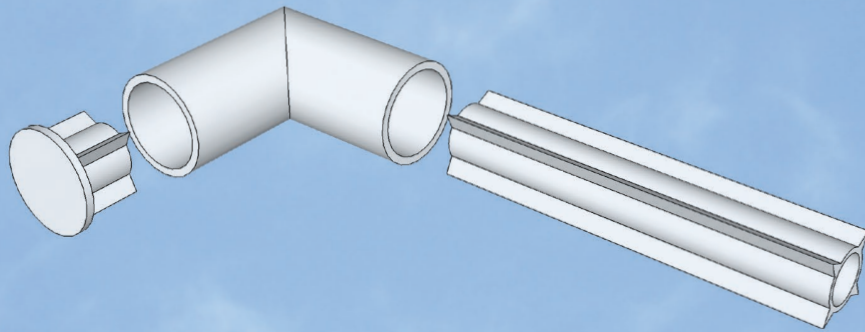

DO IT YOURSELF ALUMINUM RAILINGS

90 DEGREE PIPE HANDRAIL RETURN KIT

CONTRACTOR APPROVED

SIMPLE TO INSTALL, EASY TO ENJOY.

EXCLUSIVE FEATURES

- ✓ Makes it simple to return pipe handrail to the wall or post for a clean finish
- ✓ Includes 90 degree return, wall mount & splice, everything you need to complete the job
- ✓ 50% faster install time
- ✓ No exposed welds
- ✓ Heavy duty construction
- ✓ Contemporary round design
- ✓ A.D.A. compliant

PRODUCT DETAILS

- ✓ Powder coated quality
- ✓ Available in 3 colours: White, Black, and Lakeside Copper

MAXIMIZE YOUR VIEWING PLEASURE

For more information visit us at www.centuryrailings.com or call **+1.888.493.1103** to contact a distributor near you.